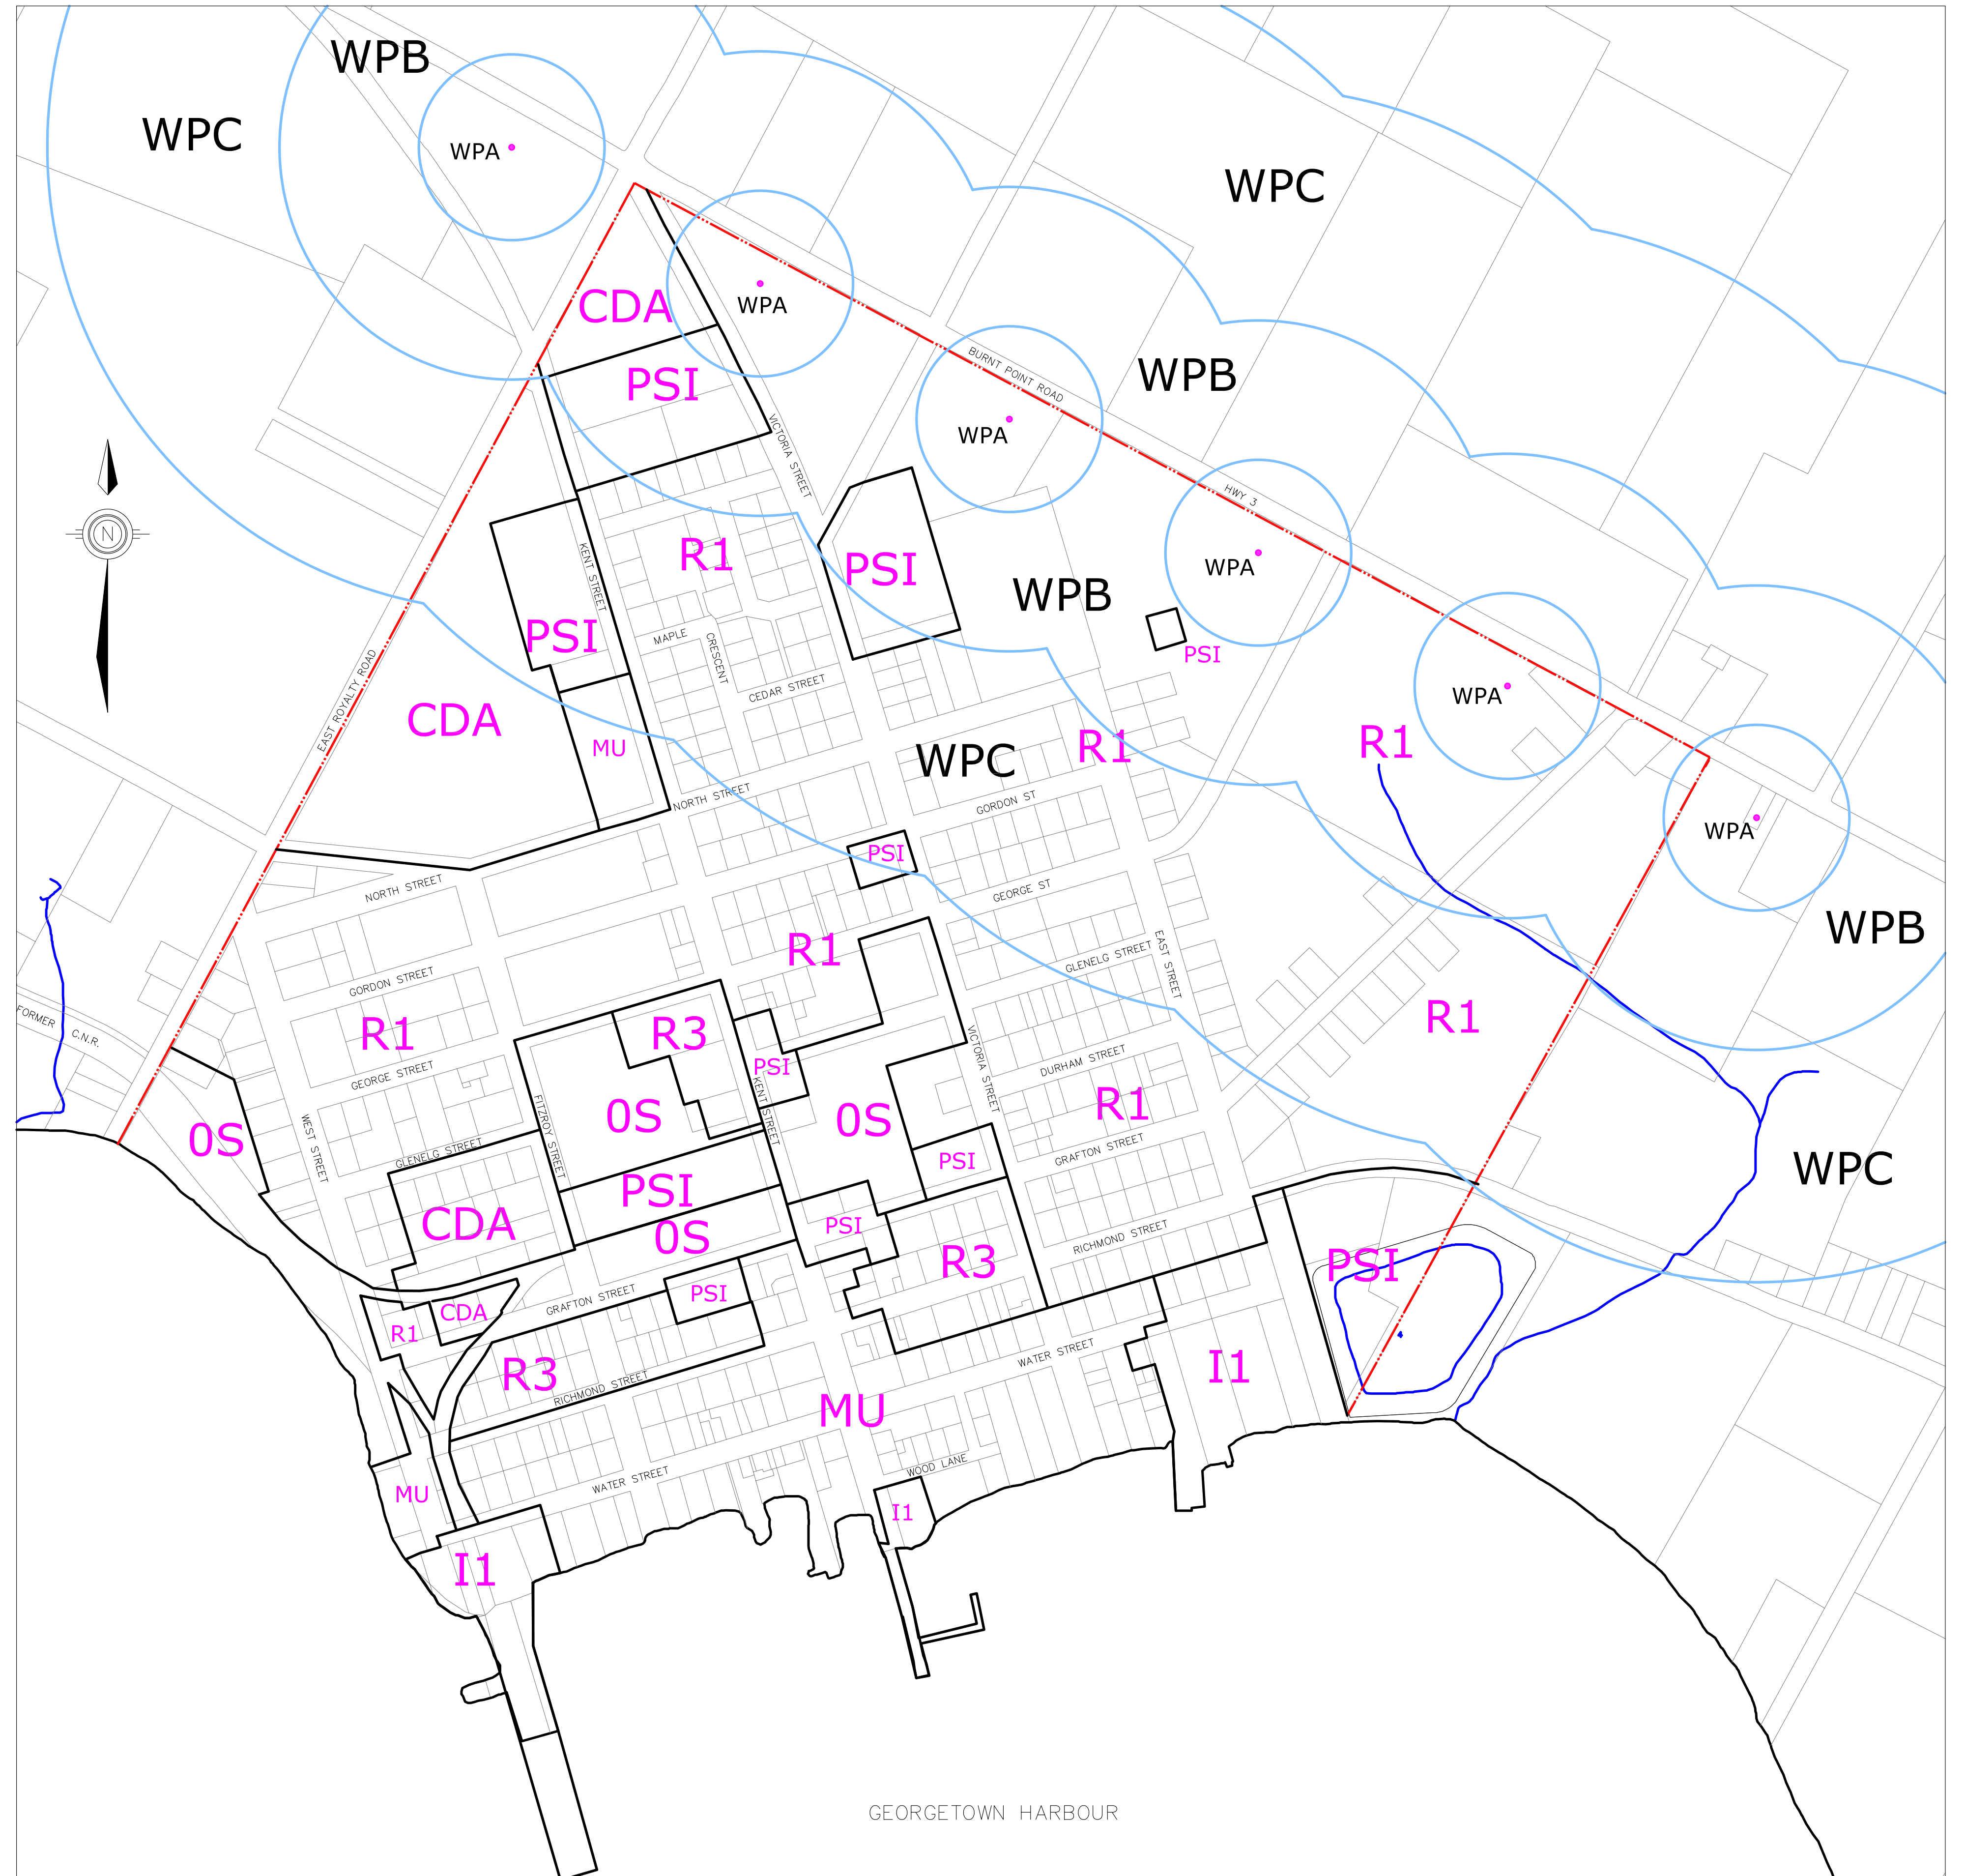

Town of Georgetown

ZONING MAP

- LEGEND:**
- R1 - RESIDENTIAL - SINGLE FAMILY
 - R3 - MULTIPLE FAMILY RESIDENTIAL
 - PSI - PUBLIC SERVICE & INSTITUTIONAL
 - OS - PARKS & OPEN SPACE
 - MU - MIXED USE
 - I1 - INDUSTRIAL
 - CDA - COMPREHENSIVE DEVELOPMENT AREA
 - WPA - WELL FIELD PROTECTION ZONE A
 - WPB - WELL FIELD PROTECTION ZONE B
 - WPC - WELL FIELD PROTECTION ZONE C

80 0 80 160 240
 GRAPHIC SCALE - METERS
 SCALE 1:4000 METRIC